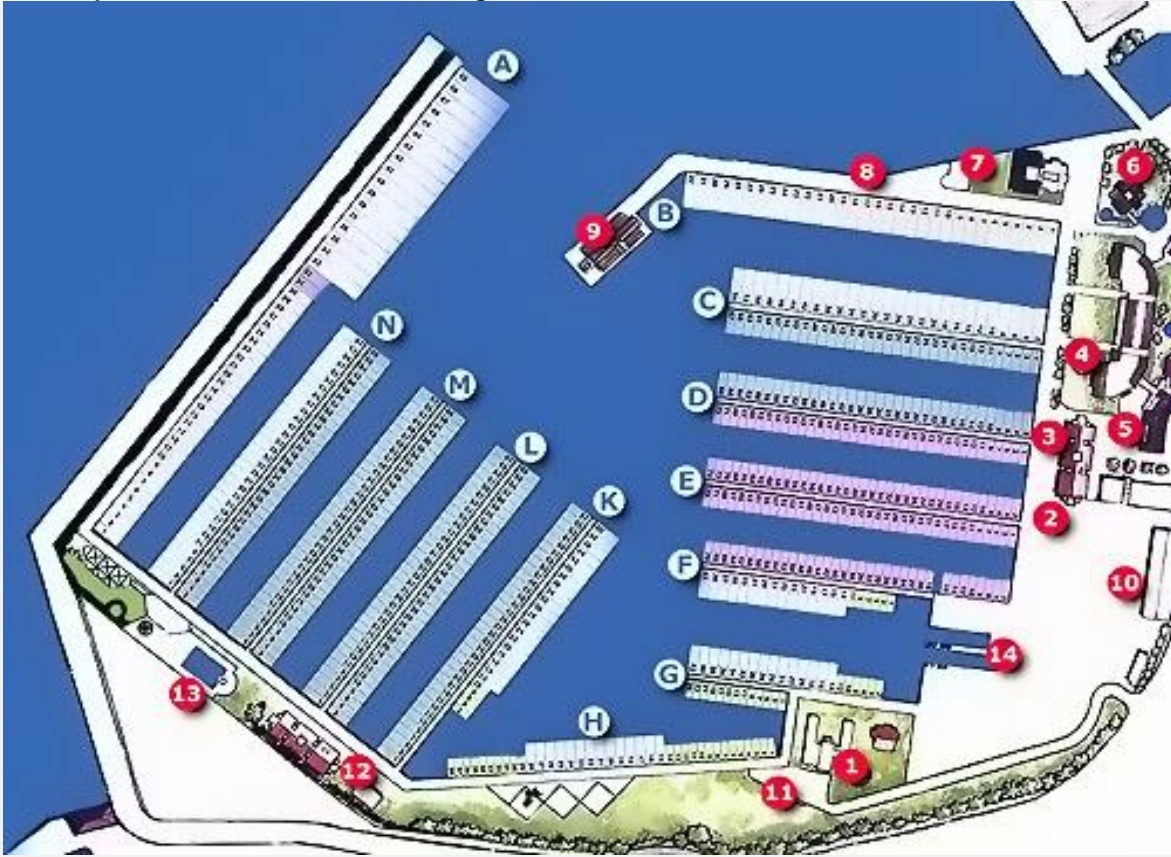

SSC YACHTING – BASE INFO

The yachts of Sunshine Cruising are moored in **Netsel Marina, N Pontoon.**

- | | |
|----------------------------|---------------------------|
| 1. Marina Offices | 8. Fuel and Oil |
| 2. Supermarket | 9. Control Tower |
| 3. Toilets and Showers | 10. Technical Services |
| 4. Restaurant and Café-bar | 11. Technical Services |
| 5. Shopping Mall | 12. Toilets and Showers |
| 6. Restaurant and Café-bar | 13. Pool Bar |
| 7. Restaurant and Café-bar | 14. Lifting and Launching |